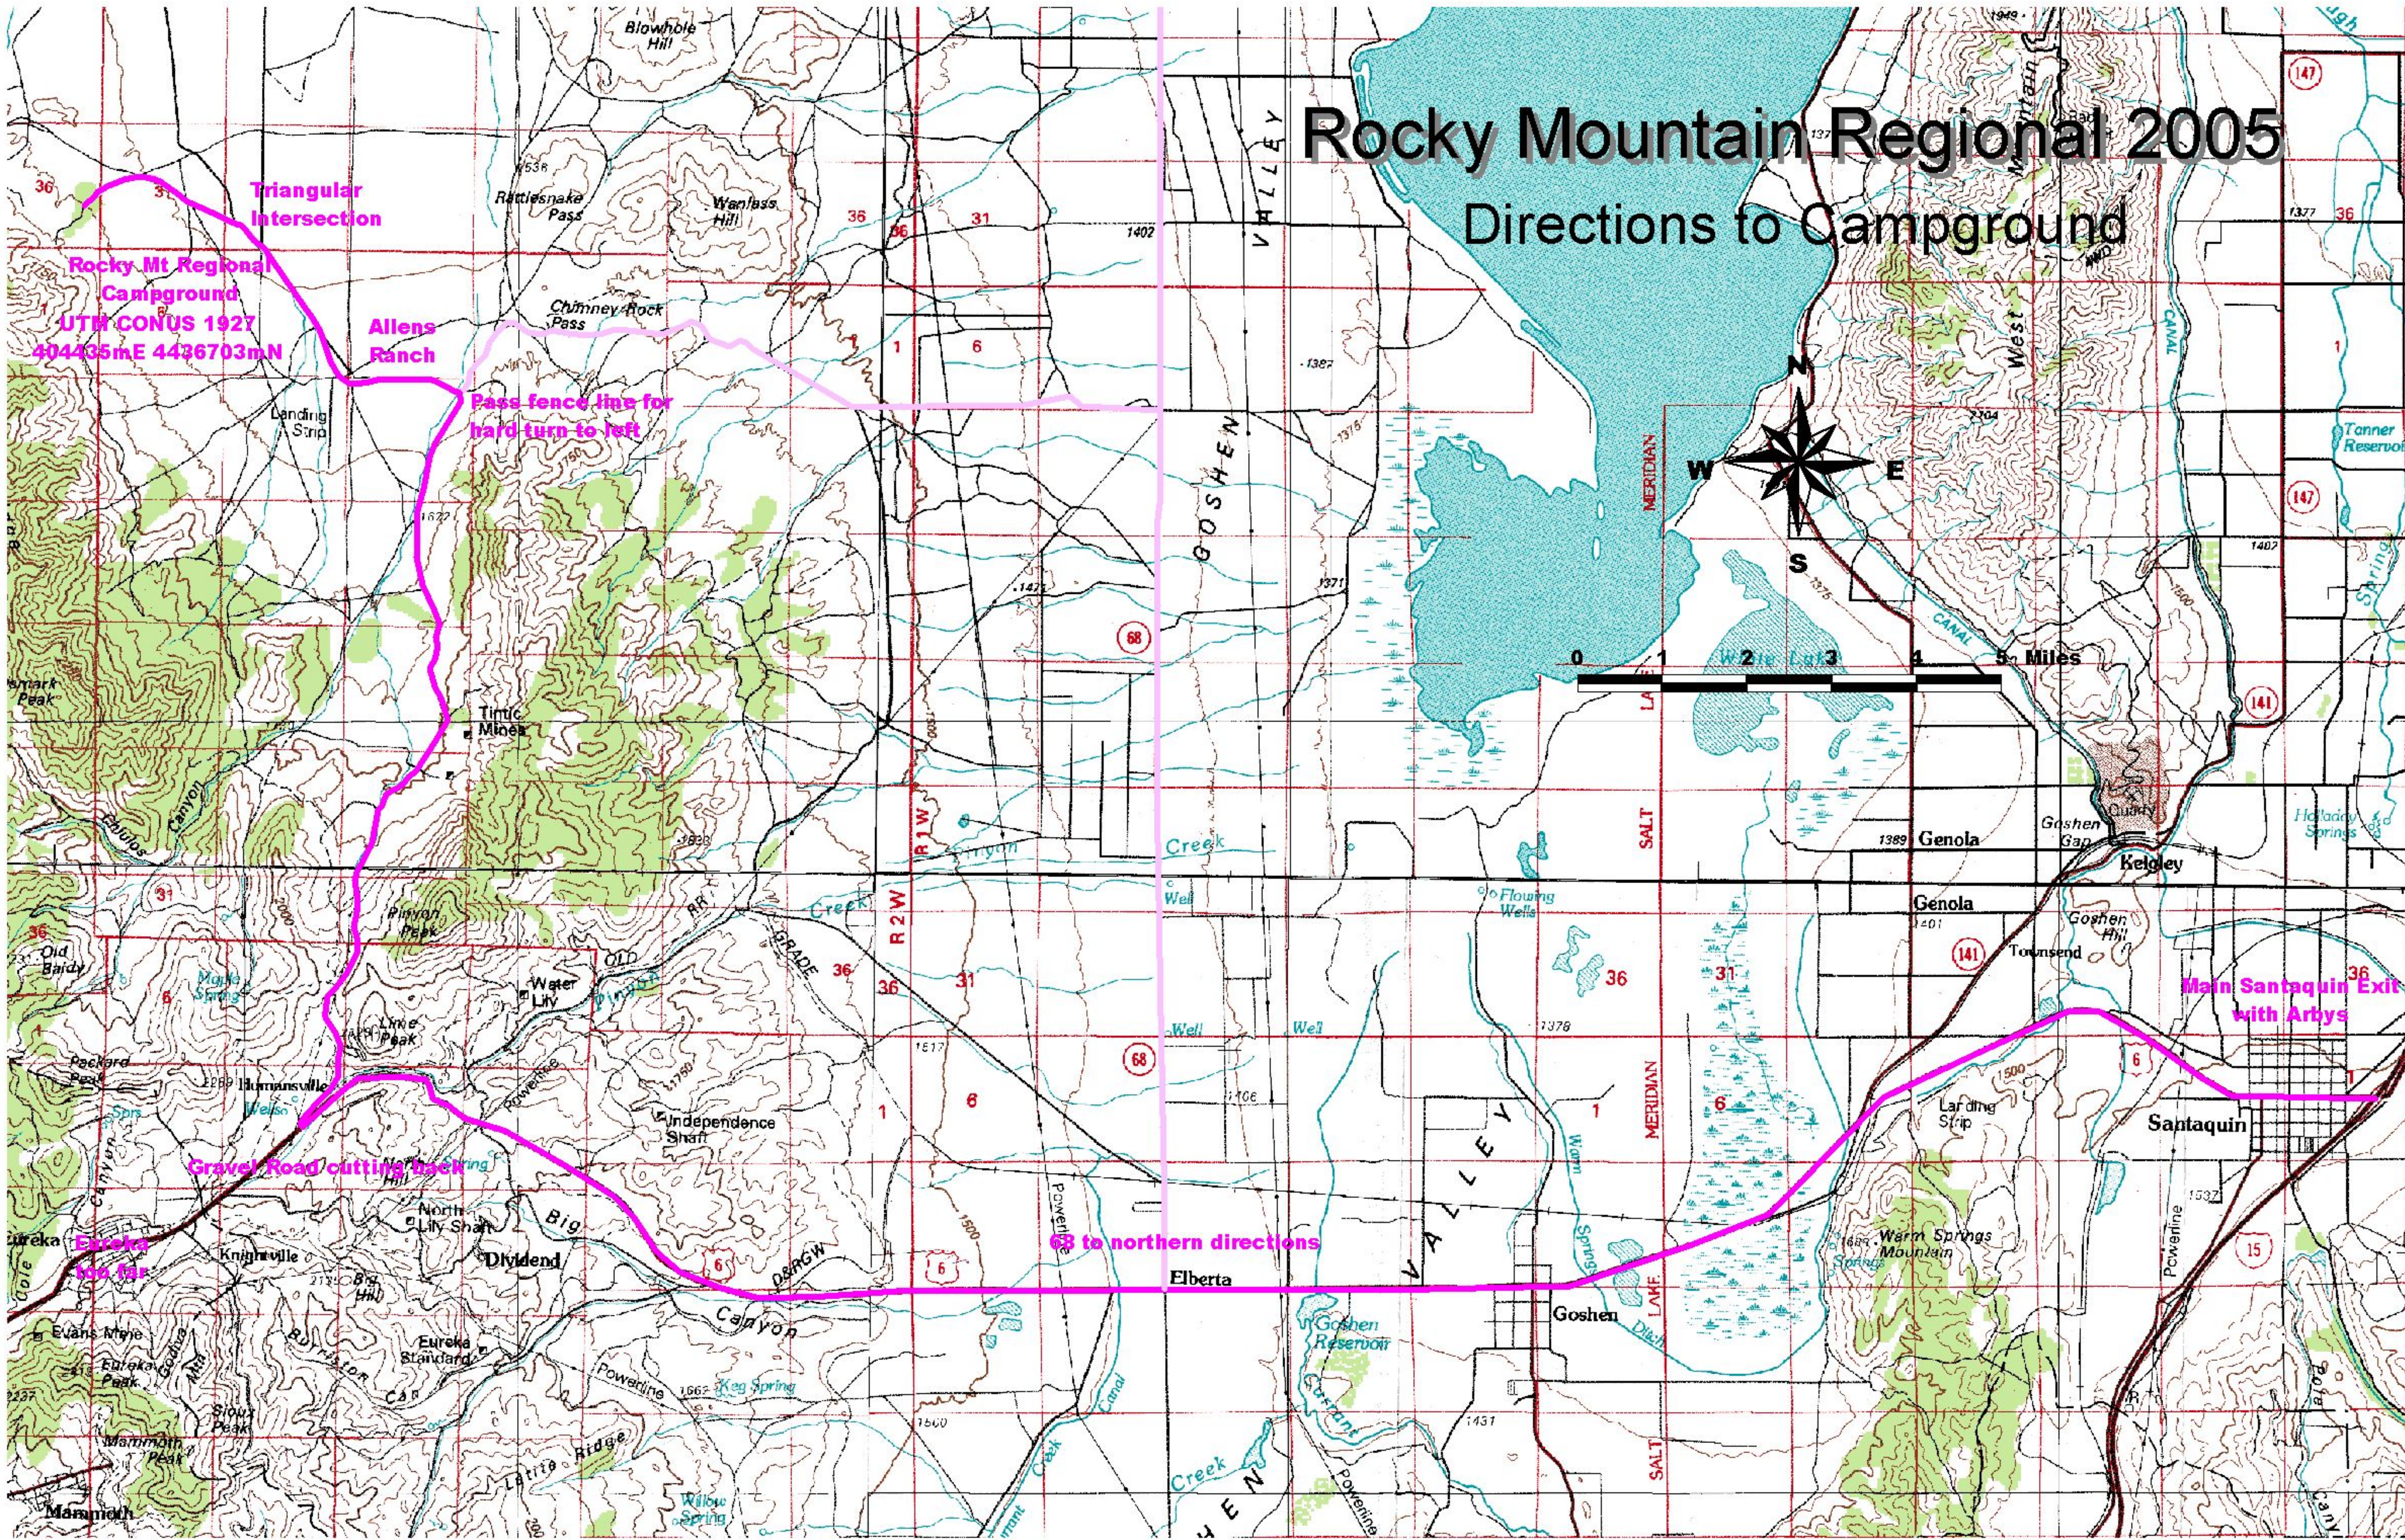

Rocky Mountain Regional 2005

Directions to Campground

Triangular Intersection

Rocky Mt Regional Campground
UTM CONUS 1927
404435mE 4436703mN

Allens Ranch

Pass fence line for hard turn to left

Gravel Road cutting back

to northern directions

Main Santaquin Exit with Arbys