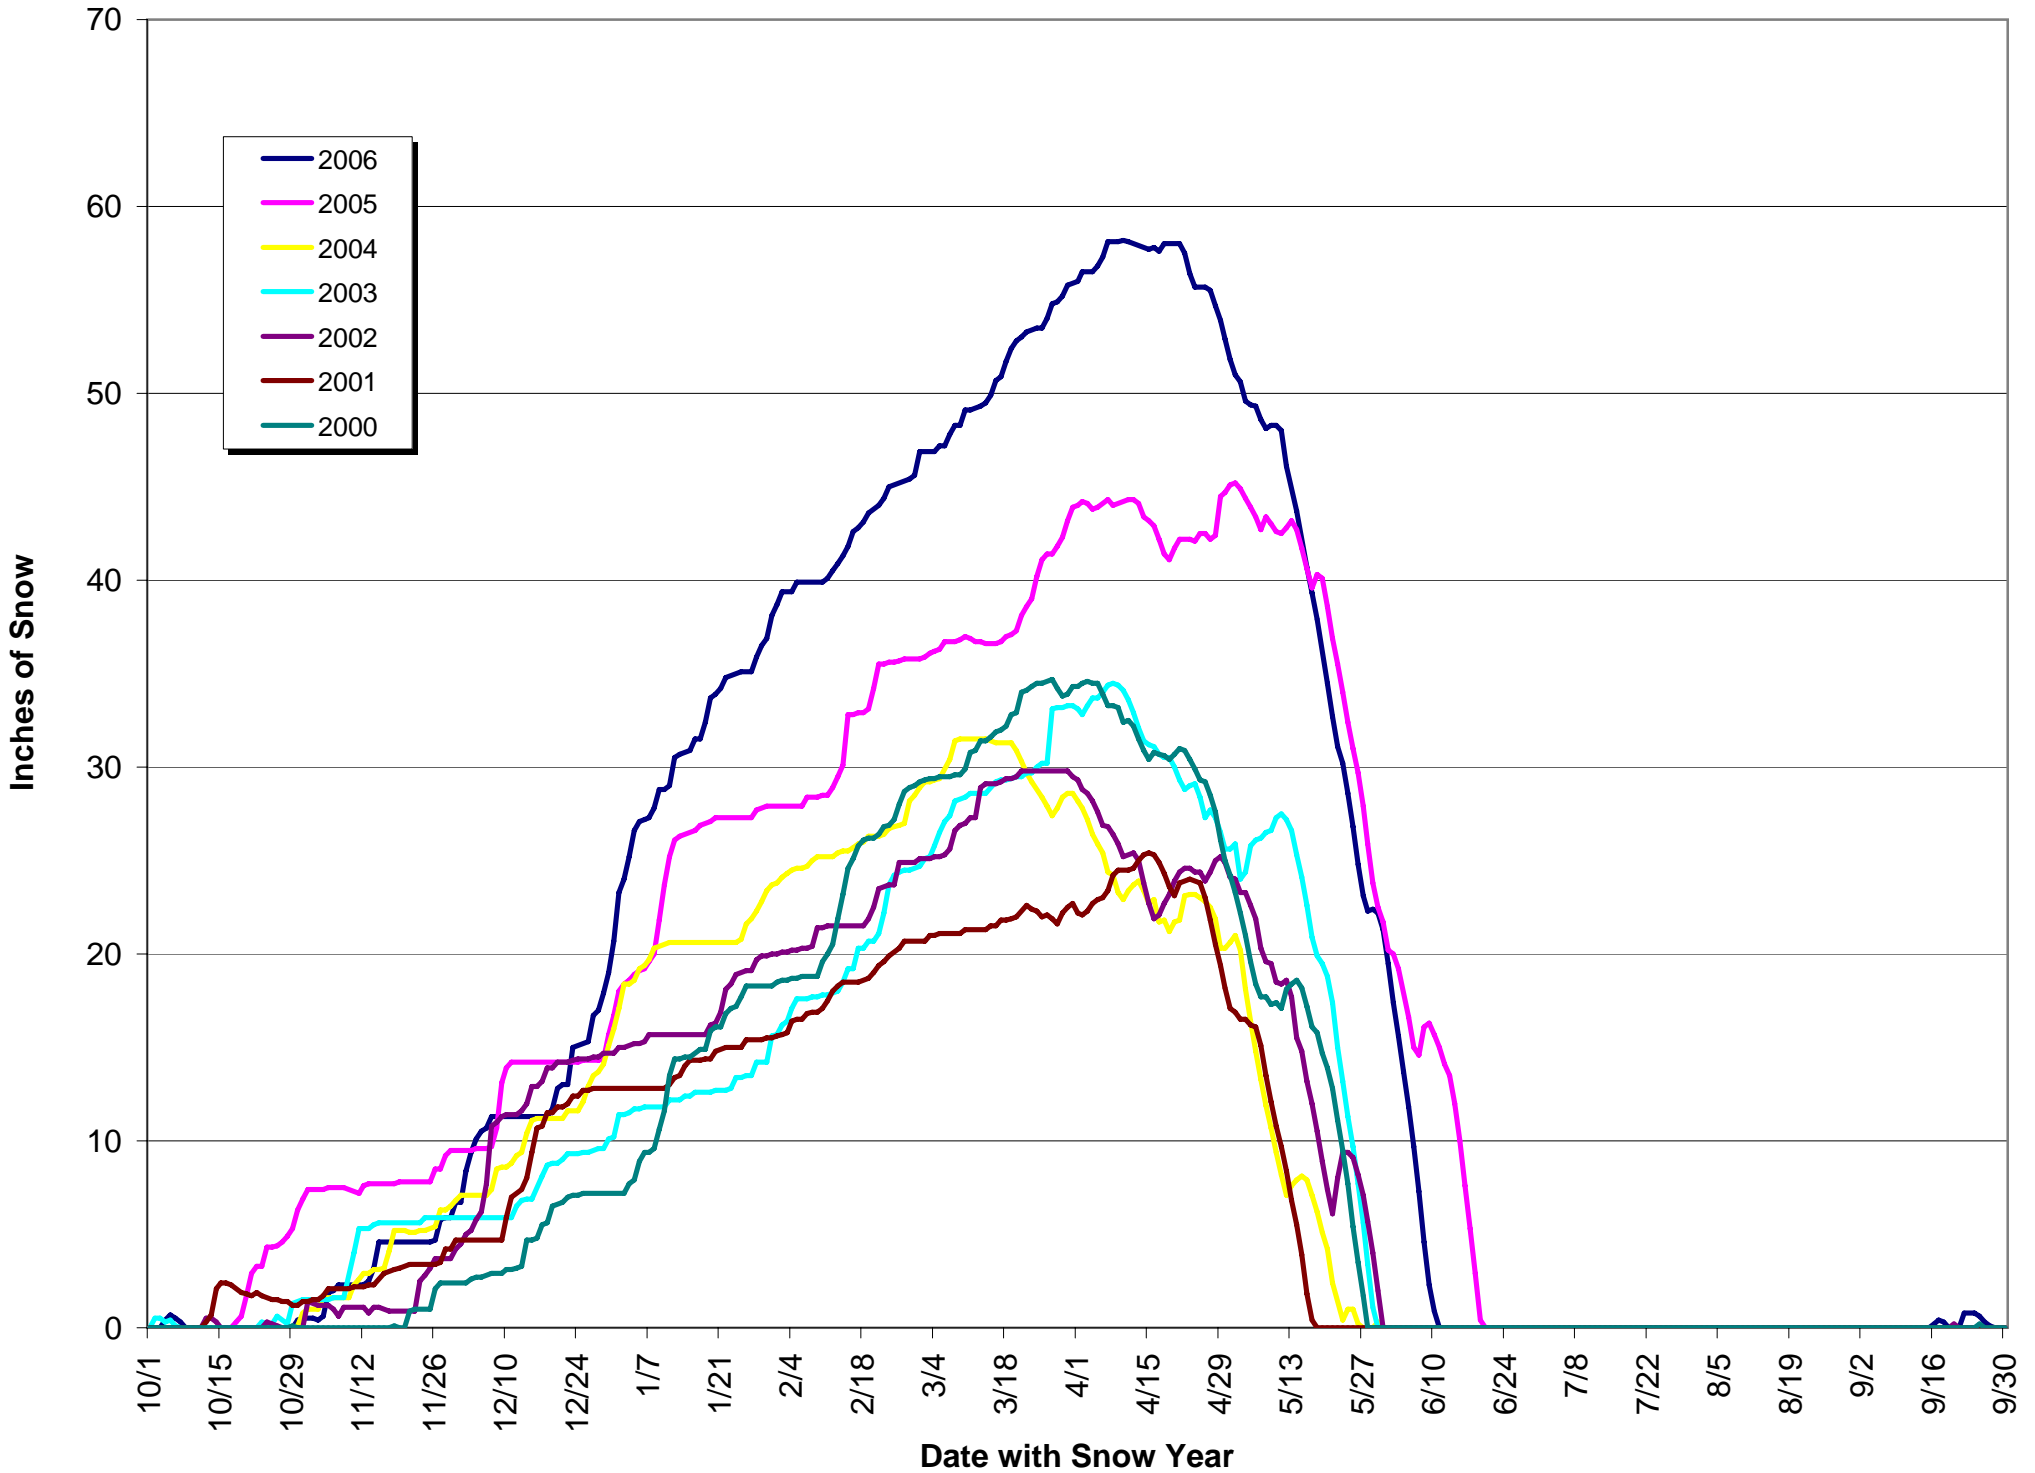

Tony Grove Snow Depths

Tony Grove Temperatures

2006 to 1993