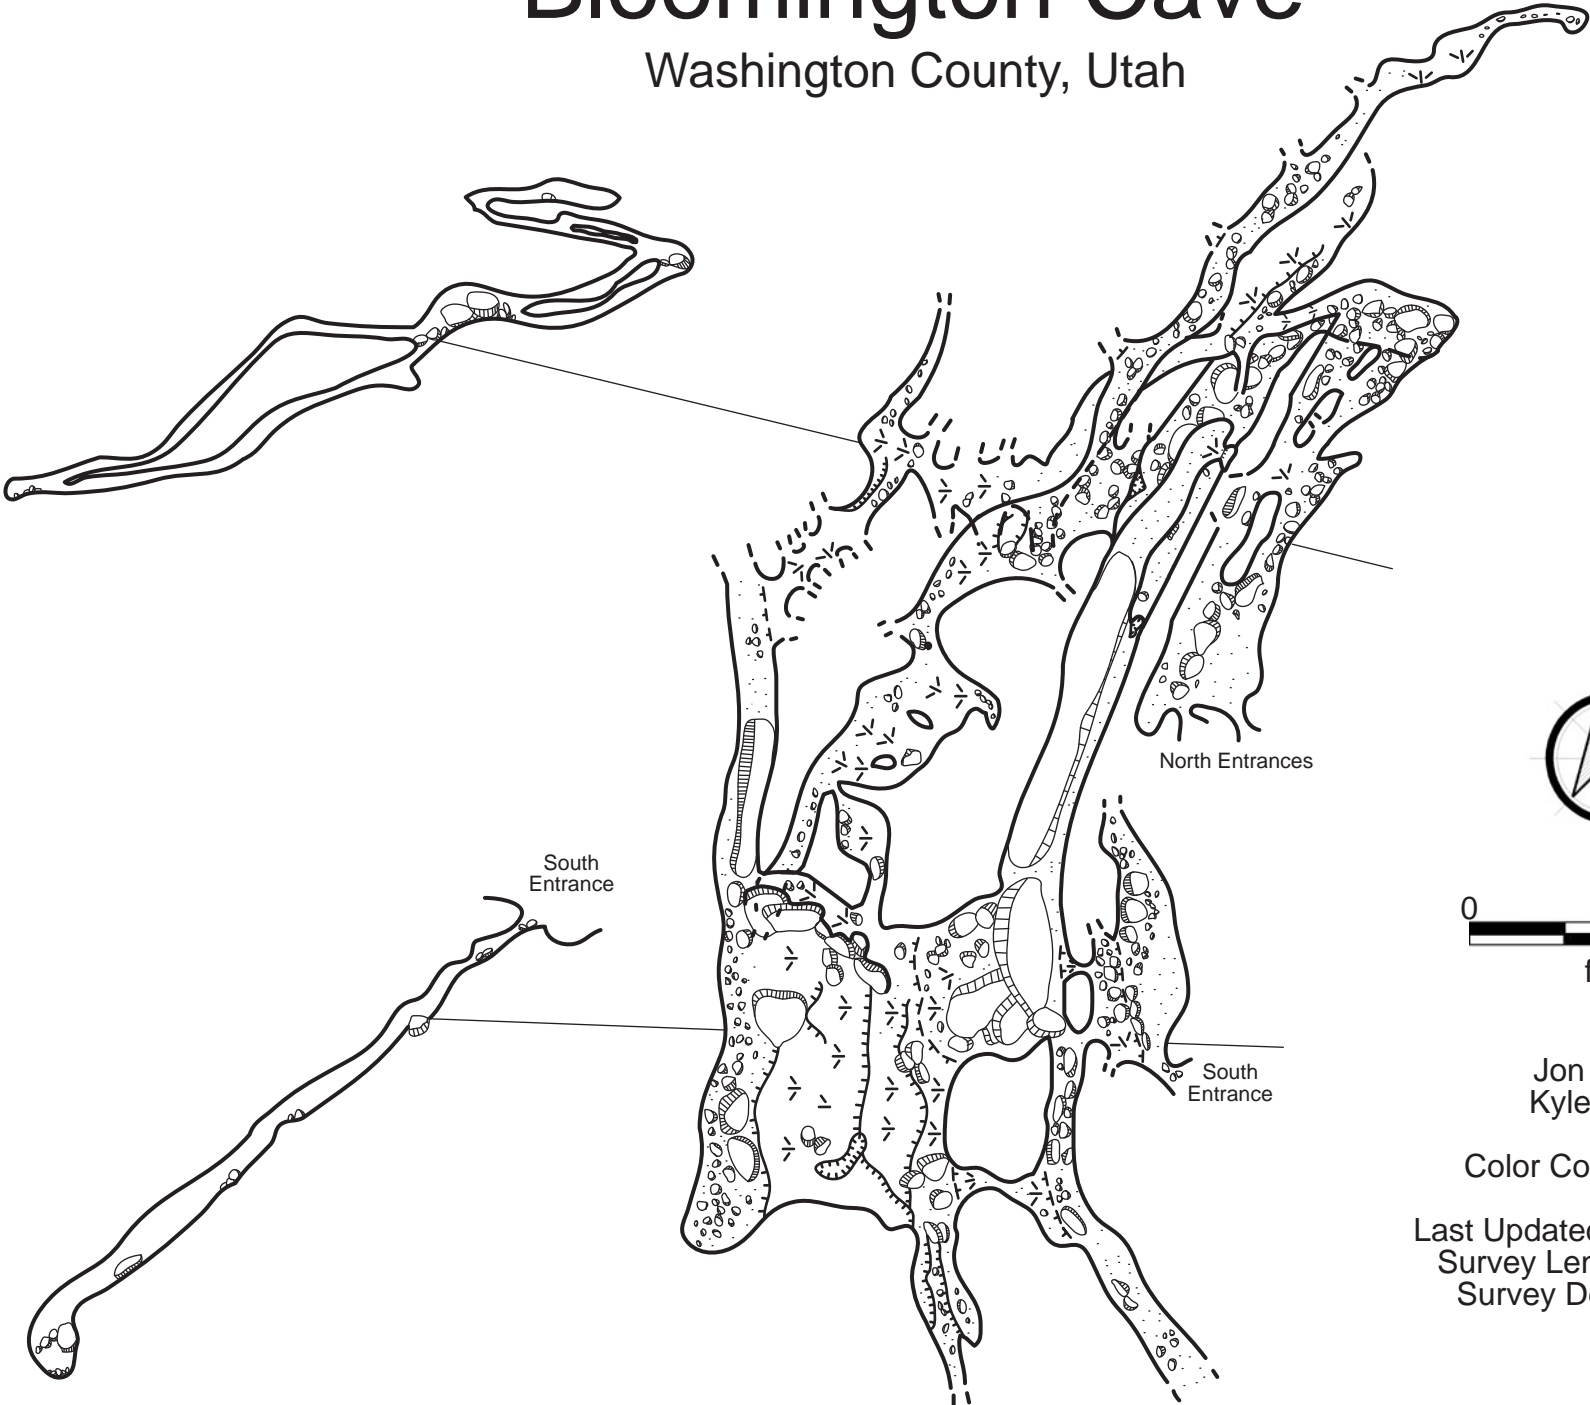

Bloomington Cave

Washington County, Utah

Jon Jasper
Kyle Voyles

Color Country Grotto

Last Updated April 13, 2001
Survey Length = 5,385 ft
Survey Depth = 240 ft