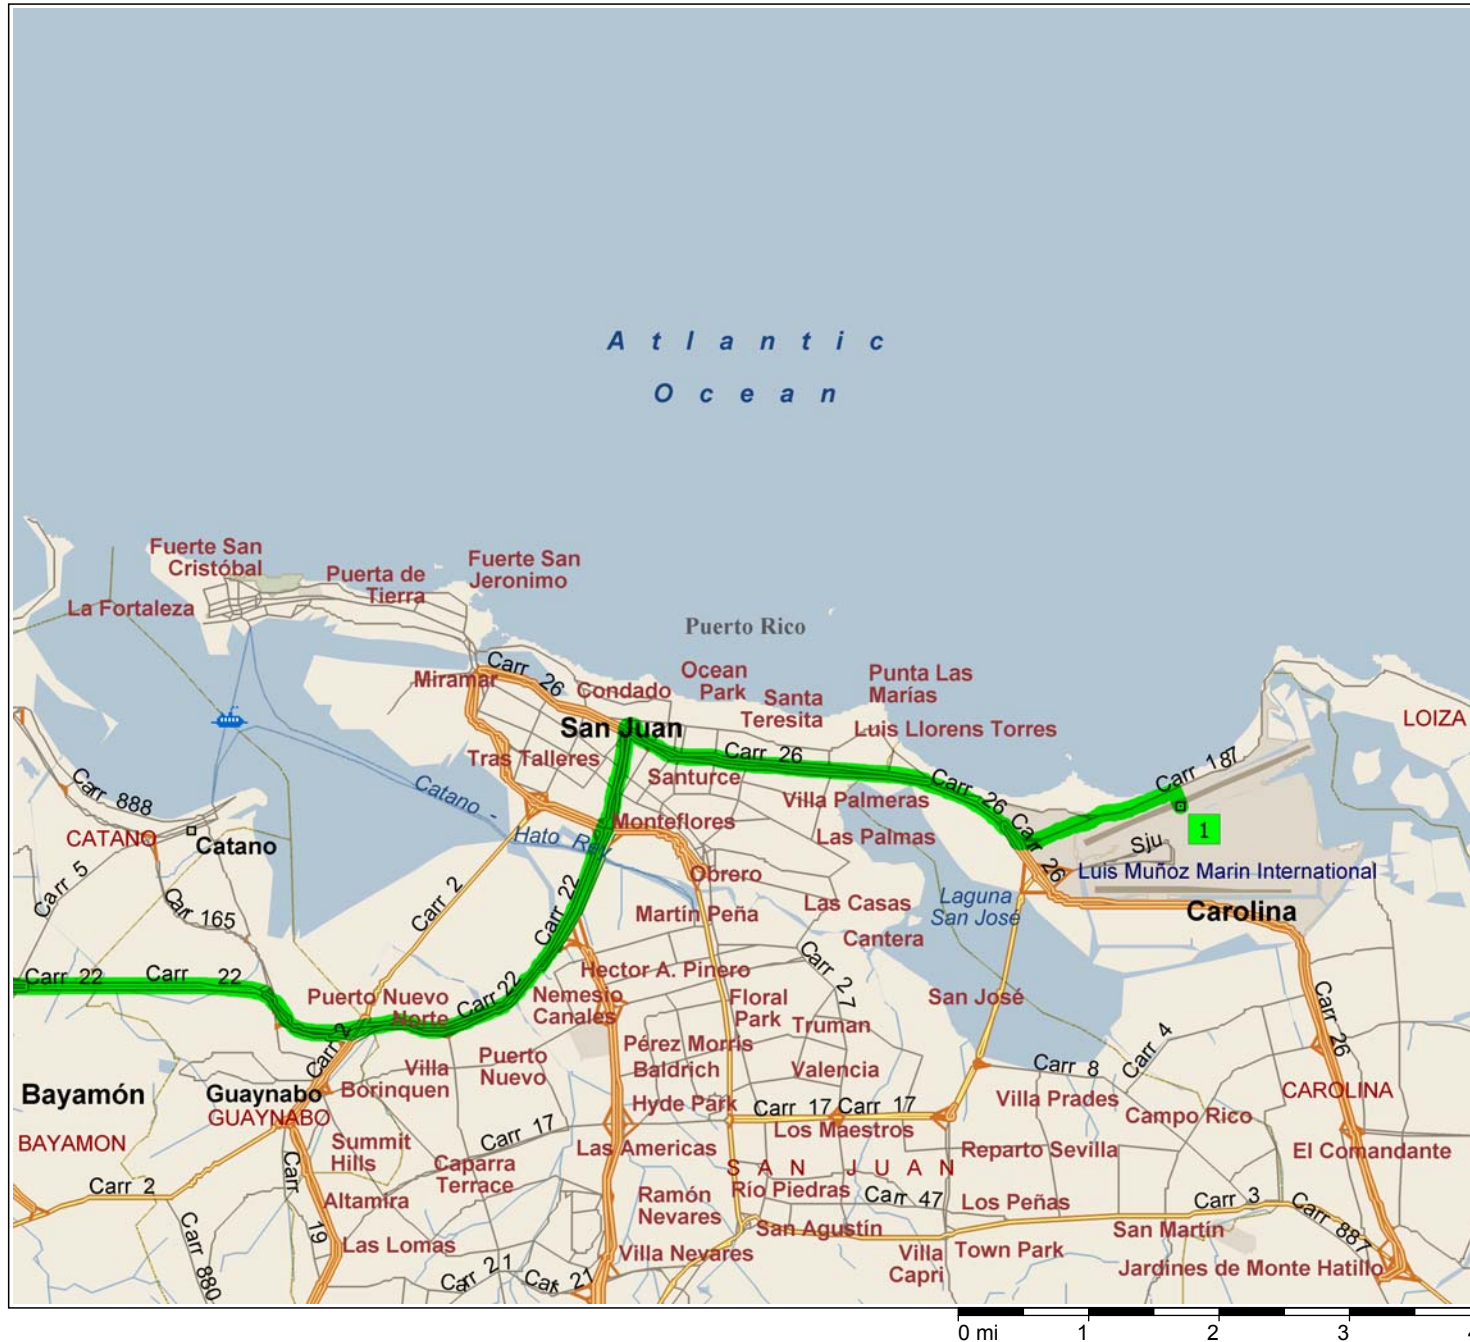

9:00 AM	0.0 mi	1 Depart Luis Muñoz Marín International on Local road(s) (North) for 0.1 mi
9:00 AM	0.1 mi	Turn LEFT (West) onto Carr 187 [Carr Boca de Cangrejos] for 1.1 mi
9:02 AM	1.3 mi	Take Ramp (RIGHT) onto Carr 26 [Expo Baldorioty de Castro] for 3.3 mi
9:06 AM	4.5 mi	At exit Calle Marginal Baldorioty, keep RIGHT onto Ramp for 0.3 mi
9:06 AM	4.8 mi	*Toll road* Road name changes to Carr 22 [Expo de Diego] for 50.7 mi
9:57 AM	55.5 mi	At exit Carr 2, keep STRAIGHT onto Ramp for 0.4 mi
9:57 AM	55.9 mi	Turn LEFT (West) onto Carr 2 for 22.9 mi
10:25 AM	78.7 mi	Keep RIGHT onto Carr 110 for 6.3 mi
10:37 AM	85.0 mi	Road name changes to San Antonio Rd for 65 yds
10:37 AM	85.0 mi	Turn RIGHT (North) onto Local road(s) for 174 yds
10:38 AM	85.1 mi	Turn LEFT (West) onto Cliff Rd for 1.2 mi
10:40 AM	86.4 mi	2 Arrive Cliff Rd, Aguadilla, PR 00603

9:00 AM	0.0 km	1 Depart Luis Muñoz Marin International on Local road(s) (North) for 0.2 km
9:00 AM	0.2 km	Turn LEFT (West) onto Carr 187 [Carr Boca de Cangrejos] for 1.8 km
9:02 AM	2.0 km	Take Ramp (RIGHT) onto Carr 26 [Expo Baldorioty de Castro] for 5.3 km
9:06 AM	7.3 km	At exit Calle Marginal Baldorioty, keep RIGHT onto Ramp for 0.4 km
9:06 AM	7.7 km	*Toll road* Road name changes to Carr 22 [Expo de Diego] for 81.6 km
9:57 AM	89.3 km	At exit Carr 2, keep STRAIGHT onto Ramp for 0.6 km
9:57 AM	89.9 km	Turn LEFT (West) onto Carr 2 for 36.8 km
10:25 AM	126.7 km	Keep RIGHT onto Carr 110 for 10.1 km
10:37 AM	136.8 km	Road name changes to San Antonio Rd for 60 m
10:37 AM	136.9 km	Turn RIGHT (North) onto Local road(s) for 0.2 km
10:38 AM	137.0 km	Turn LEFT (West) onto Cliff Rd for 2.0 km
10:40 AM	139.0 km	2 Arrive Cliff Rd, Aguadilla, PR 00603

San Juan Airport, PR

Carr 110 to Cliff Rd, Aguadilla, PR 00603

Cliff Rd, Aguadilla, PR 00603

A t l a n t i c
O c e a n

NCRC 2006
Cliff Rd
Aguadilla, PR
18.5°N 67.14°W