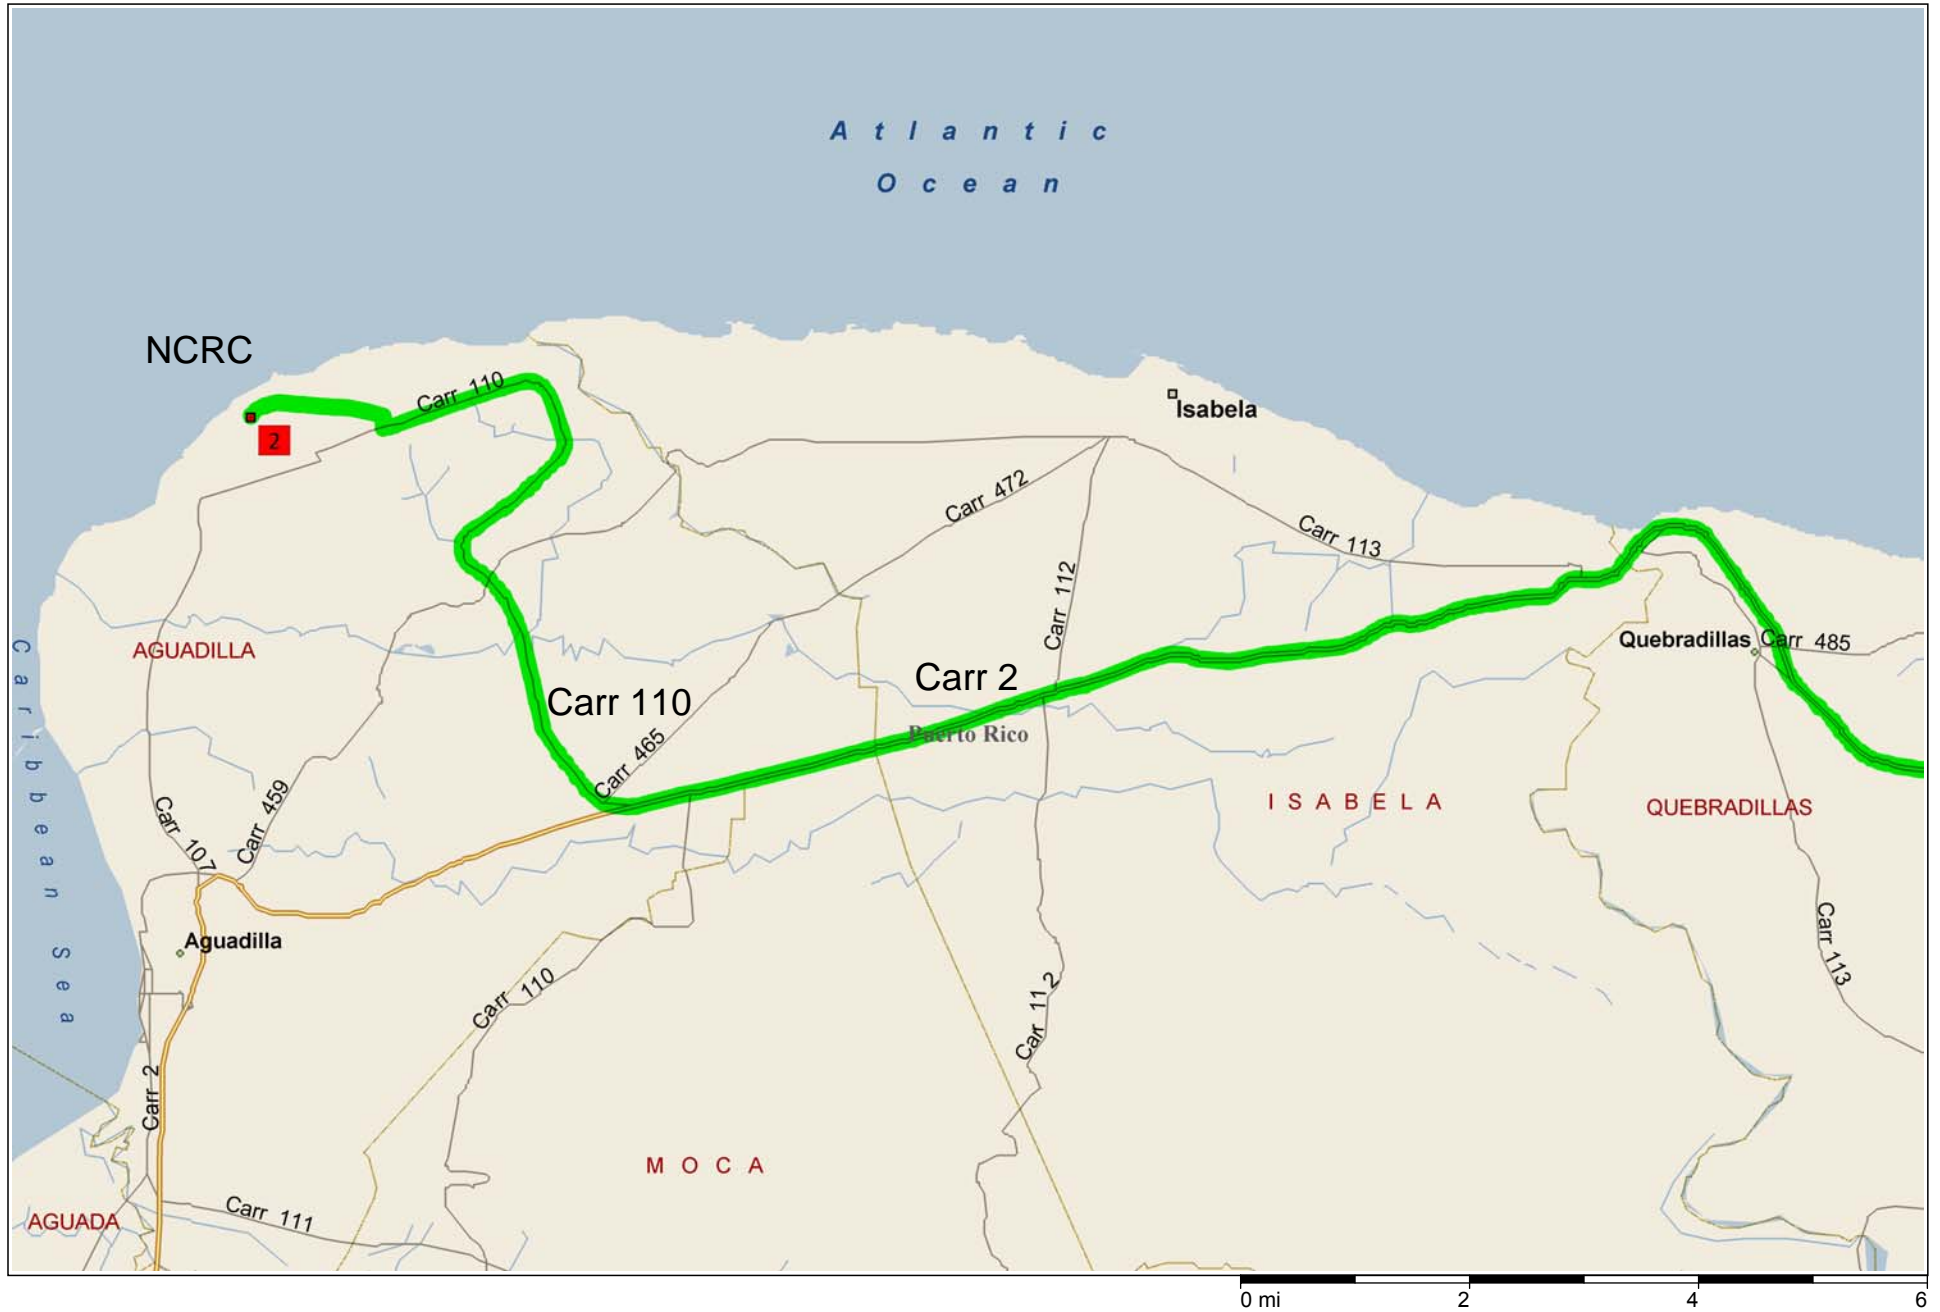

9:00 AM	0.0 mi	1 Depart Luis Muñoz Marín International on Local road(s) (North) for 0.1 mi
9:00 AM	0.1 mi	Turn LEFT (West) onto Carr 187 [Carr Boca de Cangrejos] for 1.1 mi
9:02 AM	1.3 mi	Take Ramp (RIGHT) onto Carr 26 [Expo Baldorioty de Castro] for 3.3 mi
9:06 AM	4.5 mi	At exit Calle Marginal Baldorioty, keep RIGHT onto Ramp for 0.3 mi
9:06 AM	4.8 mi	*Toll road* Road name changes to Carr 22 [Expo de Diego] for 50.7 mi
9:57 AM	55.5 mi	At exit Carr 2, keep STRAIGHT onto Ramp for 0.4 mi
9:57 AM	55.9 mi	Turn LEFT (West) onto Carr 2 for 22.9 mi
10:25 AM	78.7 mi	Keep RIGHT onto Carr 110 for 6.3 mi
10:37 AM	85.0 mi	Road name changes to San Antonio Rd for 65 yds
10:37 AM	85.0 mi	Turn RIGHT (North) onto Local road(s) for 174 yds
10:38 AM	85.1 mi	Turn LEFT (West) onto Cliff Rd for 1.2 mi
10:40 AM	86.4 mi	2 Arrive Cliff Rd, Aguadilla, PR 00603

9:00 AM	0.0 km	1 Depart Luis Muñoz Marin International on Local road(s) (North) for 0.2 km
9:00 AM	0.2 km	Turn LEFT (West) onto Carr 187 [Carr Boca de Cangrejos] for 1.8 km
9:02 AM	2.0 km	Take Ramp (RIGHT) onto Carr 26 [Expo Baldorioty de Castro] for 5.3 km
9:06 AM	7.3 km	At exit Calle Marginal Baldorioty, keep RIGHT onto Ramp for 0.4 km
9:06 AM	7.7 km	*Toll road* Road name changes to Carr 22 [Expo de Diego] for 81.6 km
9:57 AM	89.3 km	At exit Carr 2, keep STRAIGHT onto Ramp for 0.6 km
9:57 AM	89.9 km	Turn LEFT (West) onto Carr 2 for 36.8 km
10:25 AM	126.7 km	Keep RIGHT onto Carr 110 for 10.1 km
10:37 AM	136.8 km	Road name changes to San Antonio Rd for 60 m
10:37 AM	136.9 km	Turn RIGHT (North) onto Local road(s) for 0.2 km
10:38 AM	137.0 km	Turn LEFT (West) onto Cliff Rd for 2.0 km
10:40 AM	139.0 km	2 Arrive Cliff Rd, Aguadilla, PR 00603

San Juan Airport, PR

Carr 110 to Cliff Rd, Aguadilla, PR 00603

Cliff Rd, Aguadilla, PR 00603

A t l a n t i c
O c e a n

NCRC 2006
Cliff Rd
Aguadilla, PR
18.5°N 67.14°W